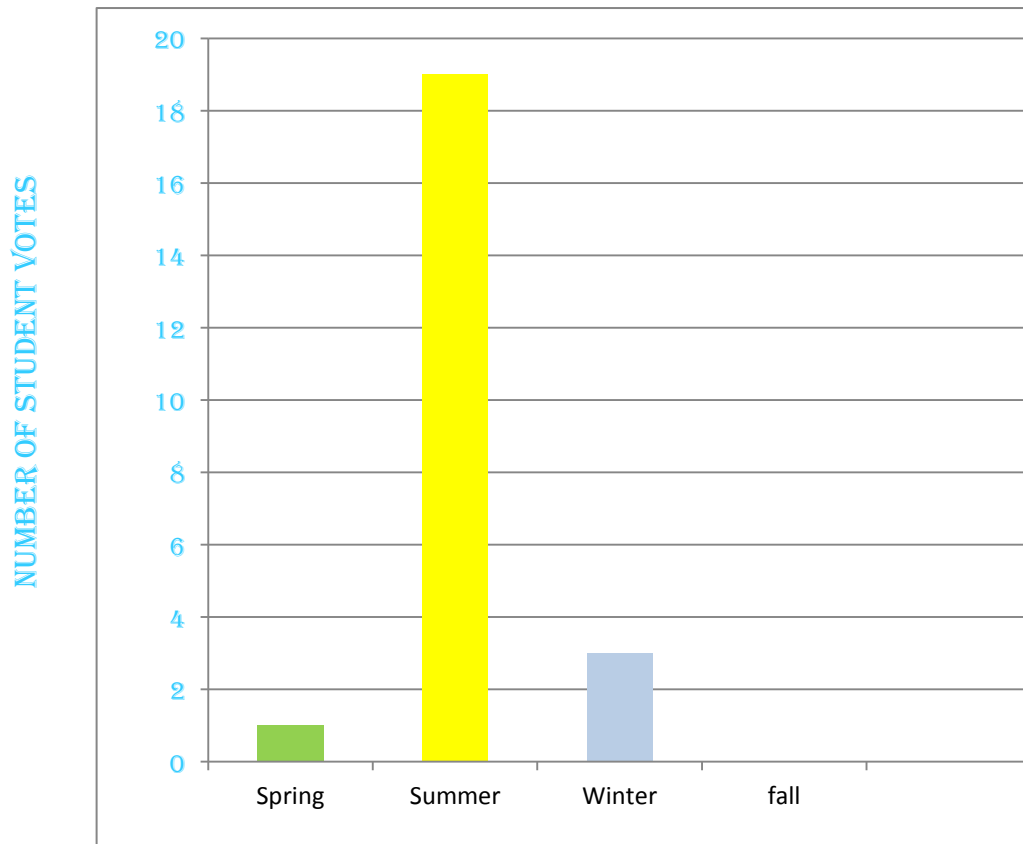

WHAT IS YOUR FAVORITE SEASON?